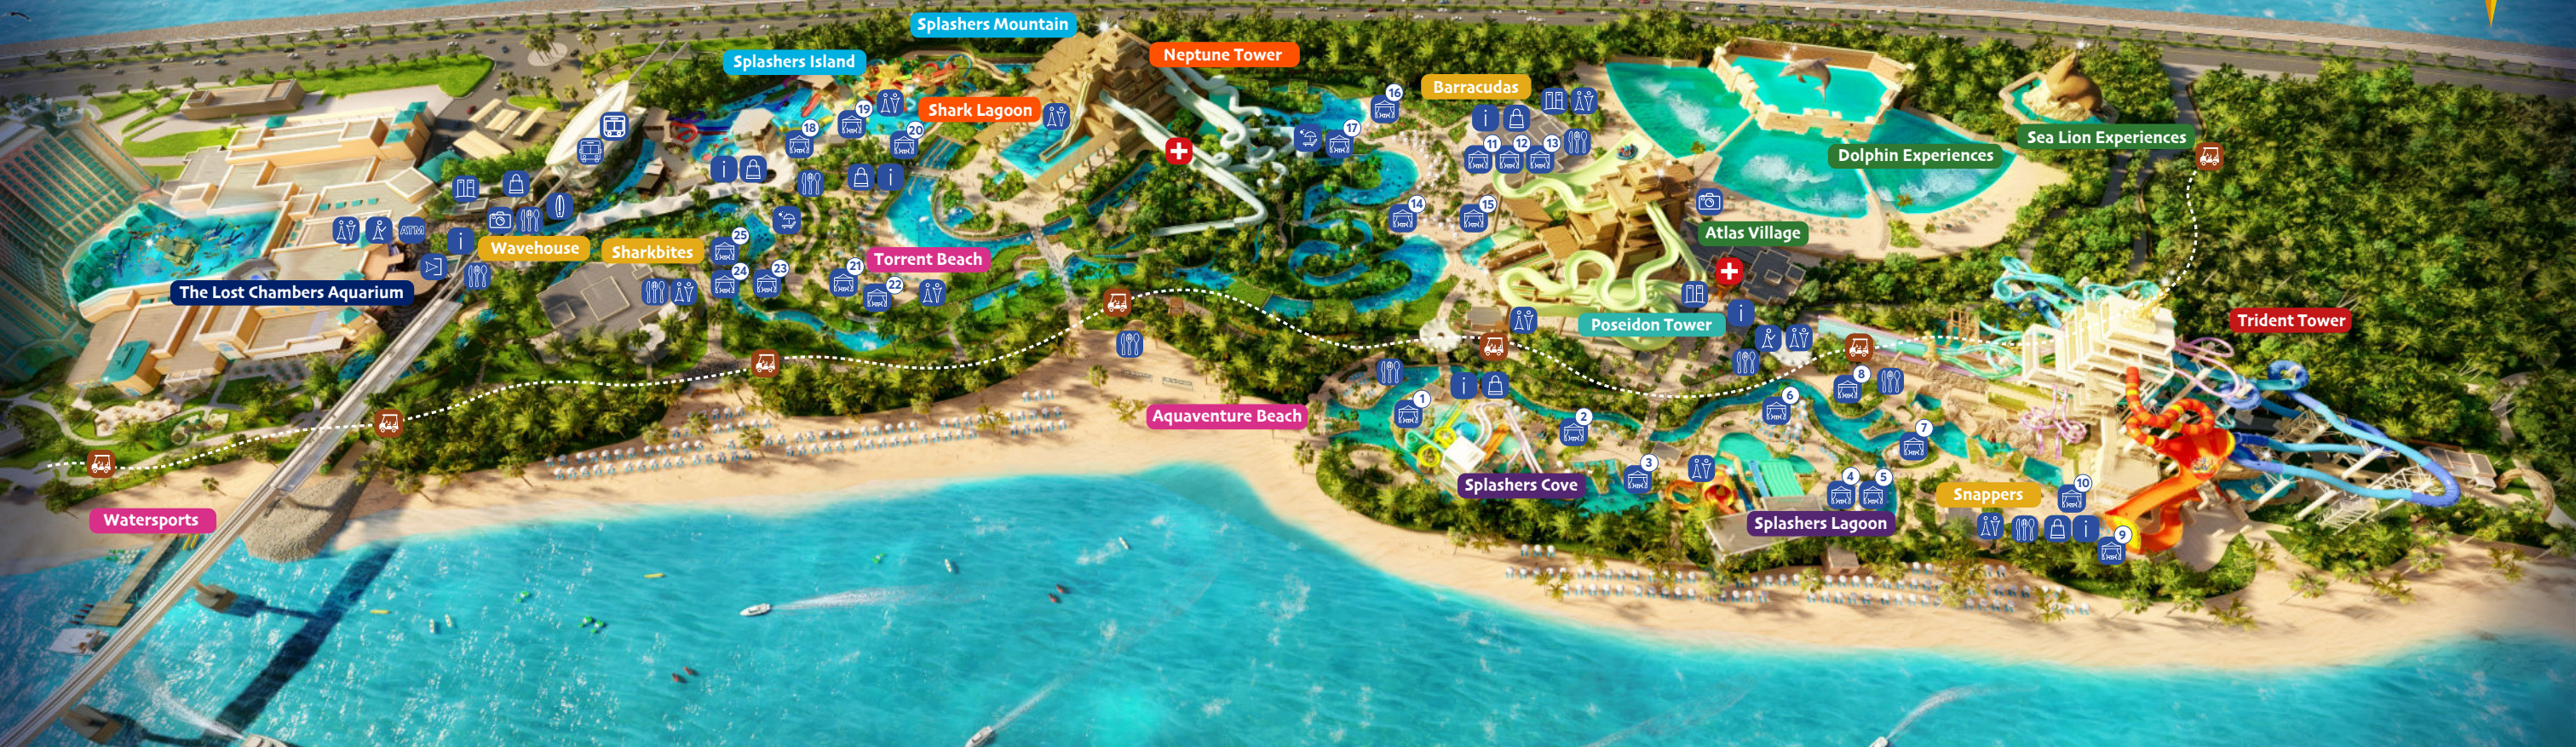

ATLANTIS AQUAVENTURE

SPLASHERS ISLAND & MOUNTAIN

- Splashers Shipwreck
- Triton
- Wave
- Cyclone
- Blaze
- Boa
- Thunder & Lightning
- This area is reserved for families with kids only

NEPTUNE TOWER

- Leap of Faith
- Shark Attack
- Stinger
- Falls
- Surge
- Storm
- Plunge
- Shark Lagoon
- Shark Safari

POSEIDON TOWER

- Aquaconda
- Zoomerango
- Poseidon's Revenge
- Slitherine

SPLASHERS LAGOON & COVE

- Wipeout
- Lava Falls
- Twisters
- Comet Racer
- Stingray
- Swirl
- Splash Splash
- Riptide
- This area is reserved for families with kids only

TRIDENT TOWER

- Odyssey of Terror
- Shockwave
- Medusa's Lair
- Blackout
- Hydra Racer
- Vortex
- Immortal Falls
- Raging Rapids
- Trident's Splash

ATLAS VILLAGE

- Dolphin Experiences
- Sea Lion Experiences
- Starbucks
- Cali Poke
- Chipstix
- Churros
- Nathan's
- Ojuj
- Pizza Cone
- Yogugu
- Cold Station

THE LOST CHAMBERS AQUARIUM

- Diving Experiences
- Aquatrek Xtreme
- Ultimate Snorkel
- PADI Dive Courses

RESTAURANTS

- Sharkbites
- Barracudas
- Snappers
- Wavehouse

POINTS OF INTEREST

- Surf's Up Wave Rider
- Food & Beverage Kiosks
- Lockers
- Guest Services
- Retail
- Buggy Stop
- Cabana
- Premium Seating
- First Aid
- Prayer Rooms
- Washrooms
- Shuttle Bus
- Monorail Station
- Aquaventure Parking
- Aquaventure Entrance & Exit
- Cash Withdrawal