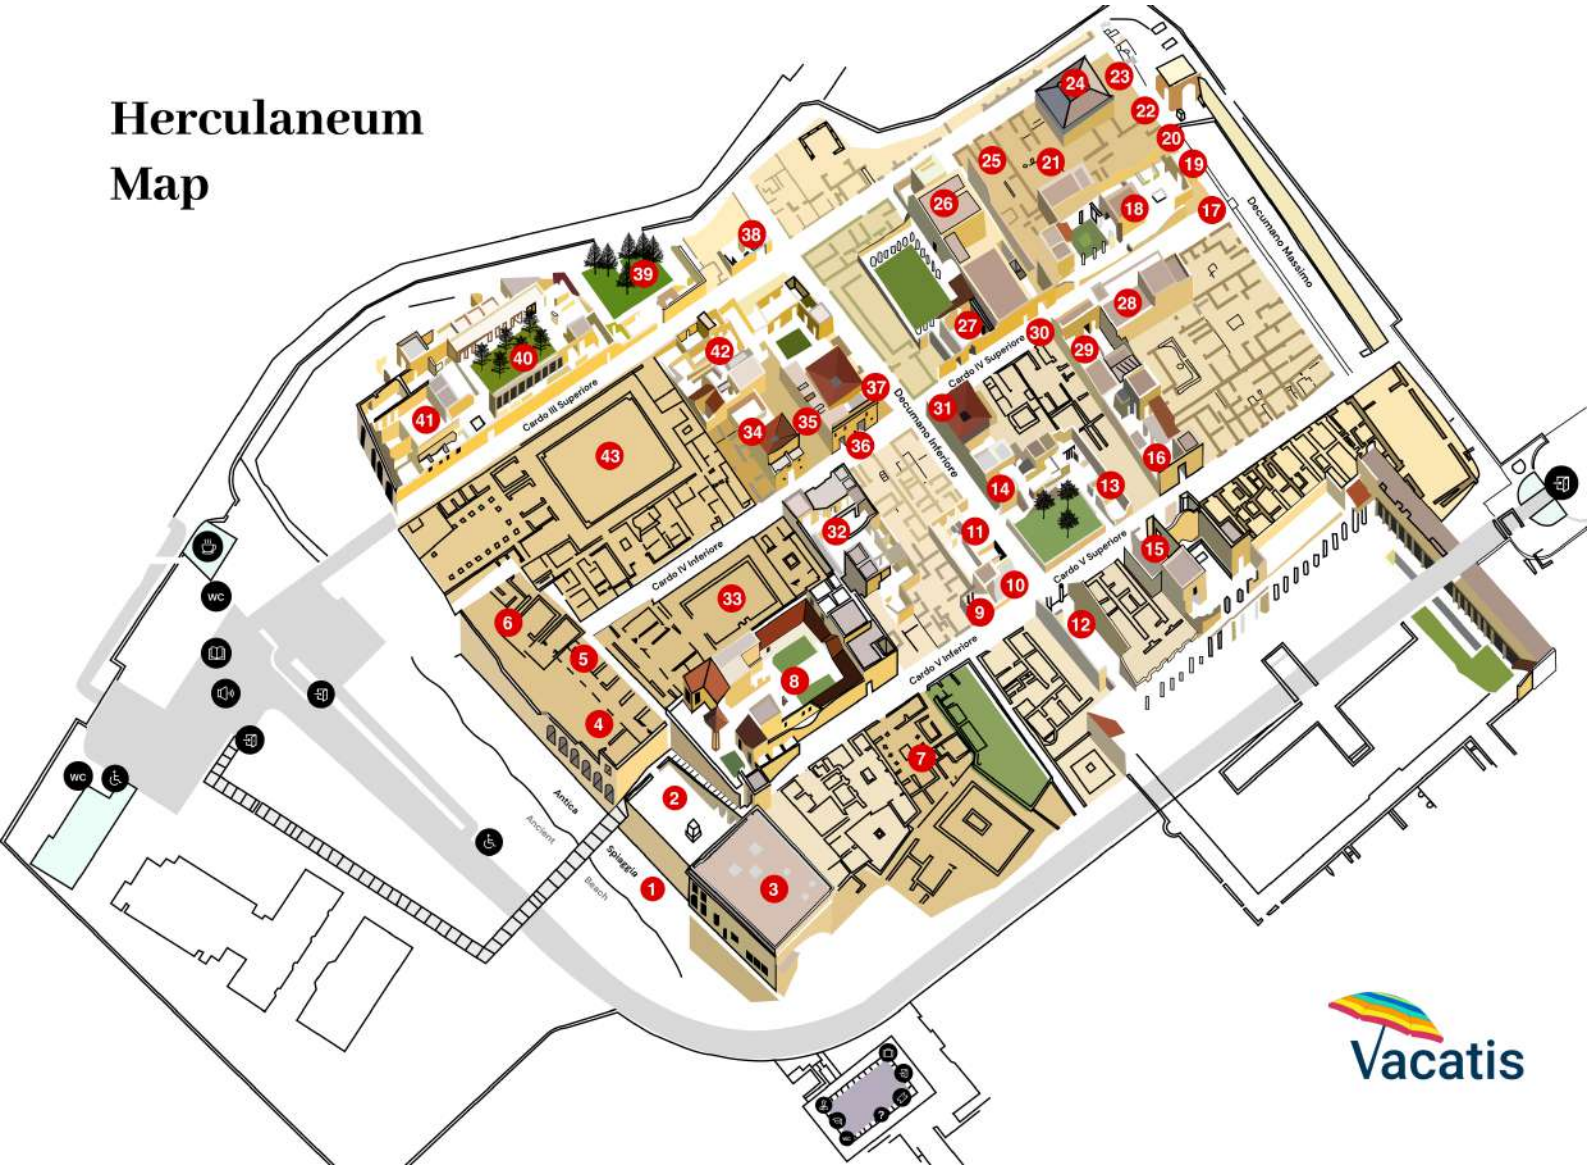

Herculaneum Map

1. Forinici
2. Terrace M. Nonius Balbus
3. The Suburban Baths
4. Sacred Area
5. Shrine of Venca
6. Shrine of the four gods
7. The House of the Relief of Telephus
8. House of Stags
9. Tavern of Priapus
10. Grand Taberna
11. Pottery Shop
12. Palestra
13. House with garden
14. House of Large Portal
15. Pistrinum di Sextus Patulcius Felix, Bakery
16. House of the Corinthian Atrium
17. Shop of a Plumbarius
18. House of the black salon
19. Cucumas's shop
20. Shop
21. House of the Tuscan Colonnade
22. Cook Shop
23. Chapel
24. Hall of the Augustales
25. House of the two atriums
26. Male Baths
27. Female Baths
28. House of the Beautiful Courtyard
29. House of Neptune and Amphitrite
30. Shops
31. Samnite House

32. House of the Alcove
33. House of Mosaic atrium
34. House of the Bronze Herm
35. House of the Wattle Work
36. House of the Wooden Screen
37. Workshop of Lanarius
38. Cook Shop
39. House of the Genius
40. House of Argus
41. House of Aristides
42. House of the Skeleton
43. House of Albergo

-  Enter
-  Exit
-  Information
-  Toilet
-  Cafeteria
-  Left Baggage
-  Security
-  Enter HD
-  School Services
-  Audioguides
-  Ticket office
-  Bookshop

Herculaneum Map